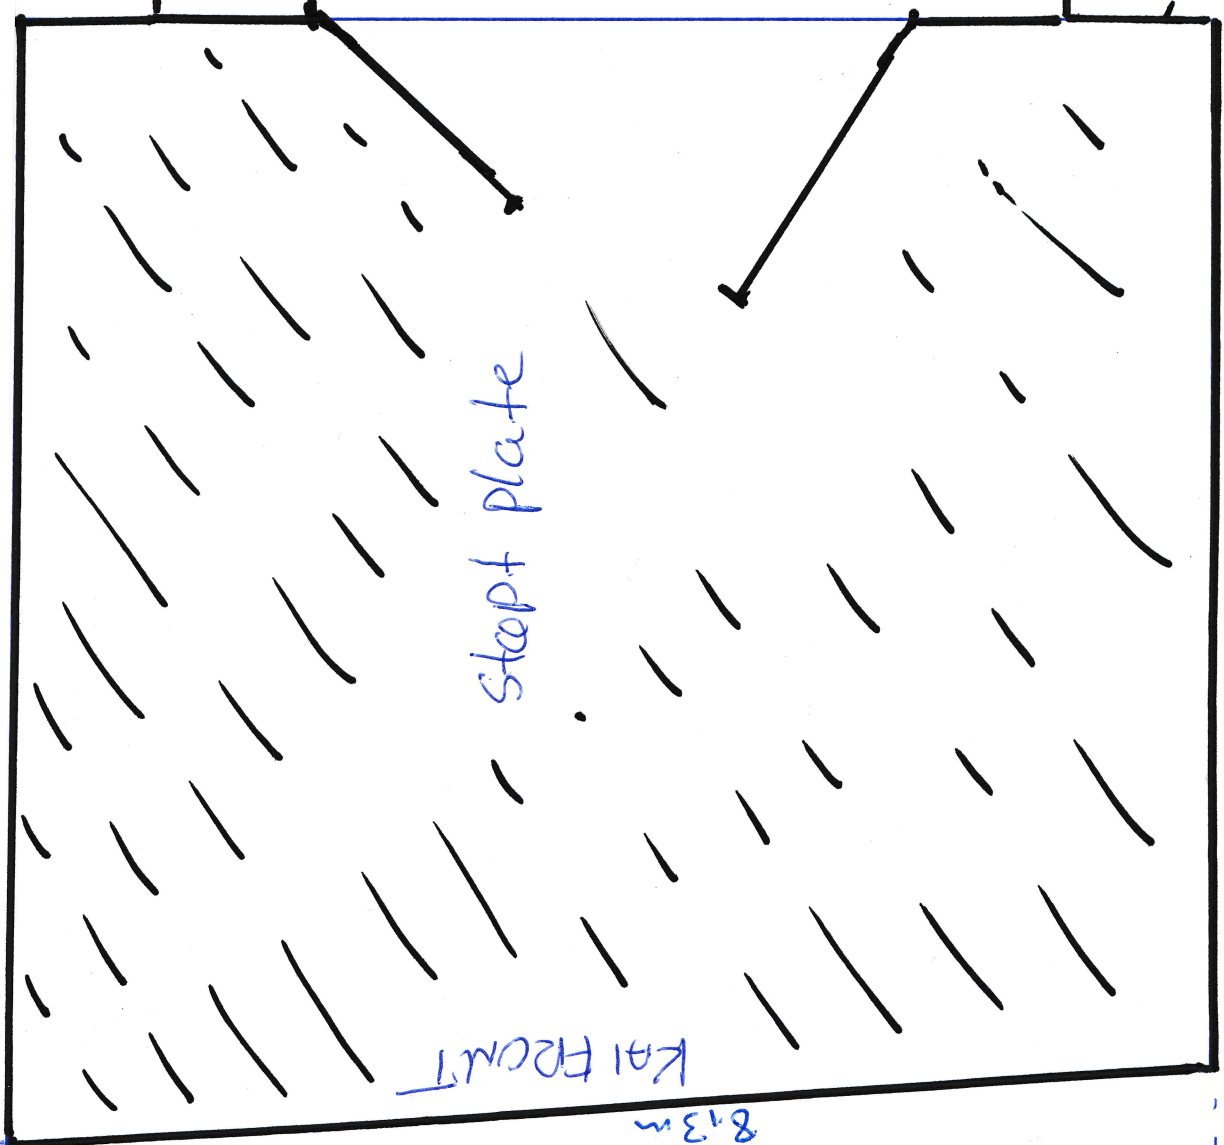

7.5m

KAI FRONT

stop plate

8.3m

1m

6m

NAUST

1m

6.5m

grense

Film

Kran

64/19